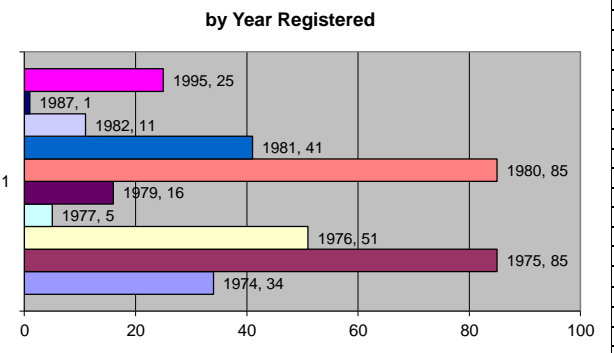

C-Code	Reg. Year	Assy. Date	Owner	City, State	State	ZIP	Prod. Year	Type	Condition	Color	Voltage	Axle	Last Updated	Purchased	AP
	K				J		D								
Vehicle Type	#	%	Description	%	Built	Year	Reg								
Vanguard	3	12.0%	1973 Vanguard Roadster	12.0%	3	1973	3								
CitiCar	149	41.7%	1974-1975 SV/36 & /48	11.5%	41	1974	34								
CitiCar-R	15	4.2%	1976 1/2 model change w/ no "A"	28.0%	100	1975	85								
CitiVan	6	1.7%	1977 - 79 CitiVan	8.4%	30	1976	51								
CitiCar_A	10	2.8%	"A" suffix CitiCar	1.1%	4	1977	5								
Comuta-Car_A	13	3.6%	"A" suffix Comuta-Car	4.8%	17	1979	16								
Comuta-Car	109	30.5%	1980 - 82 Comuta-Car	22.7%	81	1980	85								
Comuta-Van	22	6.2%	Postal Comuta-Van	13.7%	49	1981	41								
CVI	4	1.1%	Comuta-Car "Special High Miler"	1.7%	6	1982	11								
Comuta-PU	1	0.3%	Post Production	0.3%	1	1987	1								
Tropica	25	7.0%	Tropica	7.0%	25	1995	25								
	357	99.2%	Totals	99.2%	357		357								

C-Car Code "aaB-xxxx"

aa = Year of production determined by VIN
B = Type of C-Car (see breakdown below)
xxxx= Last four numbers of VIN

Code "B" Position Breakdown

Q= Original Vanguard / CubCar (pre CitiCar) Production
S= 1974 & 1975 Vanguard production
R= Running changes (SN 2781 & up) leading to the 1976 1/2 model
T= 1976 to 1979 Model "A" / Upgraded C-Car's
U= 1980 to 1982 Comuta-Car Production
V= C-Van Production (swing out doors)
P= Postal Van Production (sliding doors)
C= Convertible & other radically modified models?
X= Tropica, Zebra, & Xebra Roadster Models?

Condition Coding

RFS - Restored for show only.
DD1 - Daily Driver,
DD2 - Drivable but occasional use only.
PCO - Parts Car Only
PR1 - Project just starting
PRC - Project near completion
STO - in storage condition undetermined.
SD1 - Static Display running condition
SD2 - Static Display Not running.
SV1 - Un restored Original Survivor
??? - Questionable, status not determined.

In an attempt to keep the C-Car Serial Numbers (VIN) off the internet, I have created a C-Car Code that can be used to identify each individual C-Car produced from 1974 to 1982.