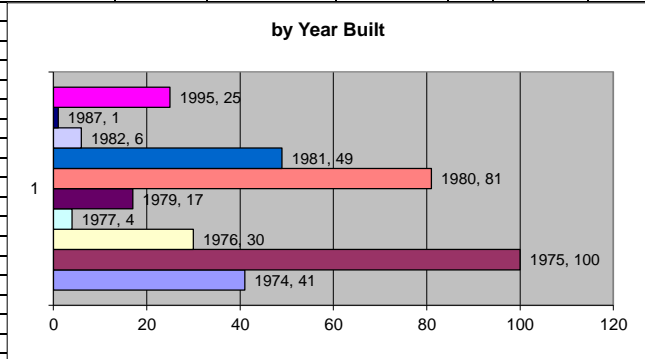

C-Code	Reg. Year	Assy. Date	Owner	City, State	State	ZIP	Prod. Year	Type	Condition	Color	Voltage	Axle	Last Updated	Purchased	AP
	K				J		D								
Vehicle Type	#	%	Description	%	Built	Year	Reg								
Vanguard	3	12.0%	1973 Vanguard Roadster	12.0%	3	1973	3								
CitiCar	149	41.7%	1974-1975 SV/36 & /48	11.5%	41	1974	34								
CitiCar-R	15	4.2%	1976 1/2 model change w/ no "A"	28.0%	100	1975	85								
CitiVan	6	1.7%	1977 - 79 CitiVan	8.4%	30	1976	51								
CitiCar_A	10	2.8%	"A" suffix CitiCar	1.1%	4	1977	5								
Comuta-Car_A	13	3.6%	"A" suffix Comuta-Car	4.8%	17	1979	16								
Comuta-Car	109	30.5%	1980 - 82 Comuta-Car	22.7%	81	1980	85								
Comuta-Van	22	6.2%	Postal Comuta-Van	13.7%	49	1981	41								
CVI	4	1.1%	Comuta-Car "Special High Miler"	1.7%	6	1982	11								
Comuta-PU	1	0.3%	Post Production	0.3%	1	1987	1								
Tropica	25	7.0%	Tropica	7.0%	25	1995	25								
	357	99.2%	Totals	99.2%	357		357								

C-Car Code "aaB-xxxx"

aa = Year of production determined by VIN
B = Type of C-Car (see breakdown below)
xxxx= Last four numbers of VIN

Code "B" Position Breakdown

Q= Original Vanguard / CubCar (pre CitiCar) Production
S= 1974 & 1975 Vanguard production
R= Running changes (SN 2781 & up) leading to the 1976 1/2 model
T= 1976 to 1979 Model "A" / Upgraded C-Car's
U= 1980 to 1982 Comuta-Car Production
V= C-Van Production (swing out doors)
P= Postal Van Production (sliding doors)
C= Convertible & other radically modified models?
X= Tropica, Zebra, & Xebra Roadster Models?

Condition Coding

RFS - Restored for show only.
DD1 - Daily Driver,
DD2 - Drivable but occasional use only.
PCO - Parts Car Only
PR1 - Project just starting
PRC - Project near completion
STO - in storage condition undetermined.
SD1 - Static Display running condition
SD2 - Static Display Not running.
SV1 - Un restored Original Survivor
??? - Questionable, status not determined.

In an attempt to keep the C-Car Serial Numbers (VIN) off the internet, I have created a C-Car Code that can be used to identify each individual C-Car produced from 1974 to 1982.