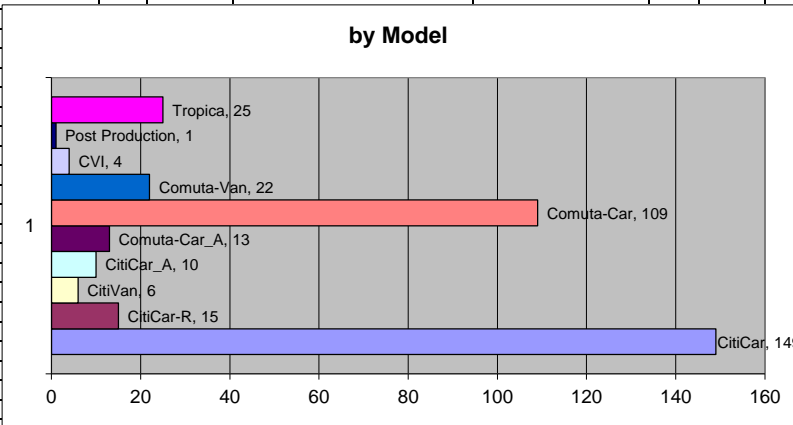

C-Code	Reg. Year	Assy. Date	Owner	City, State	State	ZIP	Prod. Year	Type	Condition	Color	Voltage	Axle	Last Updated	Purchased	AP
	K				J		D								
Vehicle Type	#	%	Description	%	Built	Year	Reg								
Vanguard	3	12.0%	1973 Vanguard Roadster	12.0%	3	1973	3								
CitiCar	149	41.7%	1974-1975 SV/36 & /48	11.5%	41	1974	34								
CitiCar-R	15	4.2%	1976 1/2 model change w/ no "A"	28.0%	100	1975	85								
CitiVan	6	1.7%	1977 - 79 CitiVan	8.4%	30	1976	51								
CitiCar_A	10	2.8%	"A" suffix CitiCar	1.1%	4	1977	5								
Comuta-Car_A	13	3.6%	"A" suffix Comuta-Car	4.8%	17	1979	16								
Comuta-Car	109	30.5%	1980 - 82 Comuta-Car	22.7%	81	1980	85								
Comuta-Van	22	6.2%	Postal Comuta-Van	13.7%	49	1981	41								
CVI	4	1.1%	Comuta-Car "Special High Miler"	1.7%	6	1982	11								
Comuta-PU	1	0.3%	Post Production	0.3%	1	1987	1								
Tropica	25	7.0%	Tropica	7.0%	25	1995	25								
	357	99.2%	Totals	99.2%	357		357								

C-Car Code "aaB-xxxx"

aa = Year of production determined by VIN
B = Type of C-Car (see breakdown below)
xxxx= Last four numbers of VIN

Code "B" Position Breakdown

Q= Original Vanguard / CubCar (pre CitiCar) Production
S= 1974 & 1975 Vanguard production
R= Running changes (SN 2781 & up) leading to the 1976 1/2 model
T= 1976 to 1979 Model "A" / Upgraded C-Car's
U= 1980 to 1982 Comuta-Car Production
V= C-Van Production (swing out doors)
P= Postal Van Production (sliding doors)
C= Convertible & other radically modified models?
X= Tropica, Zebra, & Xebra Roadster Models?

Condition Coding

RFS - Restored for show only.
DD1 - Daily Driver,
DD2 - Drivable but occasional use only.
PCO - Parts Car Only
PR1 - Project just starting
PRC - Project near completion
STO - in storage condition undetermined.
SD1 - Static Display running condition
SD2 - Static Display Not running.
SV1 - Un restored Original Survivor
??? - Questionable, status not determined.

In an attempt to keep the C-Car Serial Numbers (VIN) off the internet, I have created a C-Car Code that can be used to identify each individual C-Car produced from 1974 to 1982.